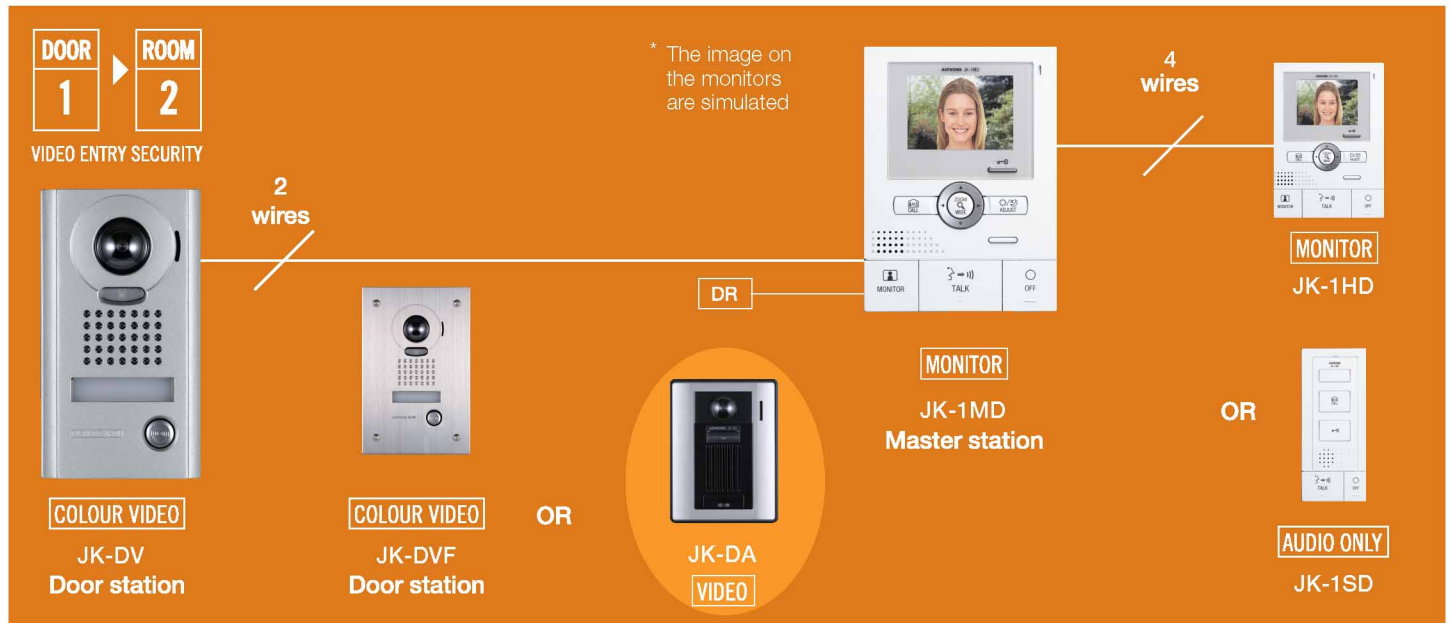

JK Series

Video Sentry with Digital Pan/Tilt and Zoom
1 entry and 2 stations

**Compact Handsfree Colour
Audio Video Entry Security Intercom**

JK Series Video Intercom

Video Handsfree Colour

Features

- 1 video door station and up to two internal stations
- 170° Wide Angle view
- Digital zoom with pan and tilt function
- Clear crisp colour image with 90mm TFT colour LCD
- Handsfree communications to door station
- All call internal communication
- Choice of 3 door stations including vandal resistant flush and surface mount models
- Day / Night adjust
- White LED illumination for low light viewing
- Entrance Monitoring
- External sensor input
- Optional switch (requires additional wiring)

Cables

1.00mm poly jacketed PE (polyethylene) (KBWIRE) insulation cable should be used. If PVC cable is used, maximum distance from door to farthest monitor is 30m. PVC cable must not be used underground.

Wiring

Wiring must be daisy chained between stations not homerun.

Specification

Power Source	18 volts DC 18VDC1300 Two Monitors
Video Monitor	3 1/2" TFT Colour LCD
Call-in	Chime, image and Audio
Night viewing	White light projected up to 30cm, from camera. Background scene beyond 30cm, cannot be seen.
Door Release	24V AC/DC 500mA contact rating
Wiring	2 parallel wires to door 4 wires in loop between rooms
Distance	1.00mm dia PE
Door to master	100m
Master to farthest sub	100m
Master station to Power supply	10m

Additional Options

IER-2	Call extension unit
EL12S	Door strike
JKWBA	Long distance adaptor
AC10S	Access control unit (surface mount)
AC10F	Access control unit (flush mount)
AC10U	Access control unit (module only). Requires custom mounting plate)