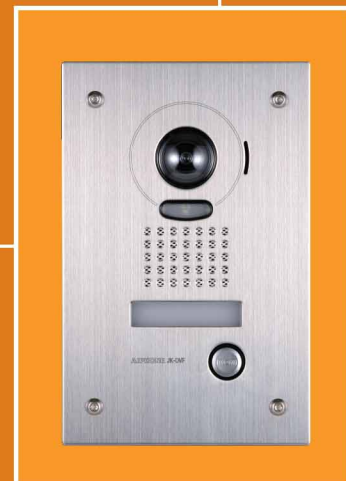

JK Series

Video Sentry with Digital Pan/Tilt and Zoom
1 entry and 2 stations

**Compact Handsfree Colour
Audio Video Entry Security Intercom**

JK Series Video Intercom

Video Handsfree Colour

Features

- 1 video door station and up to two internal stations
- 170° Wide Angle view
- Digital zoom with pan and tilt function
- Clear crisp colour image with 90mm TFT colour LCD
- Handsfree communications to door station
- All call internal communication
- Choice of 3 door stations including vandal resistant flush and surface mount models
- Day / Night adjust
- White LED illumination for low light viewing
- Entrance Monitoring
- External sensor input
- Optional switch (requires additional wiring)

Cables

1.00mm poly jacketed PE (polyethylene) (KBWIRE) insulation cable should be used. If PVC cable is used, maximum distance from door to farthest monitor is 30m. PVC cable must not be used underground.

Wiring

Wiring must be daisy chained between stations not homerun.

Specification

Power Source	18 volts DC 18VDC1300 Two Monitors
Video Monitor	3 1/2" TFT Colour LCD
Call-in	Chime, image and Audio
Night viewing	White light projected up to 30cm, from camera. Background scene beyond 30cm, cannot be seen.
Door Release	24V AC/DC 500mA contact rating
Wiring	2 parallel wires to door 4 wires in loop between rooms
Distance	1.00mm dia PE
Door to master	100m
Master to farthest sub	100m
Master station to Power supply	10m