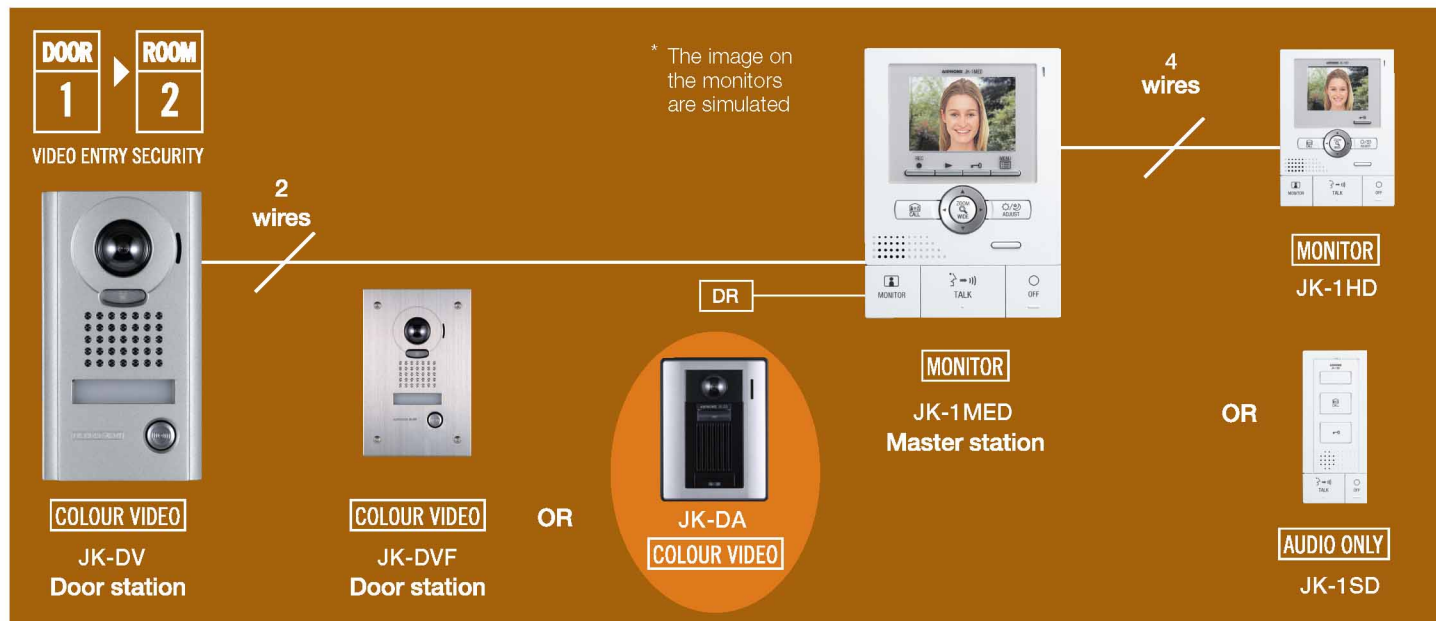

## JK Series

Video Sentry with Digital Pan/Tilt and Zoom  
1 entry and 2 stations with picture memory

**Compact Handsfree Colour  
Audio Video Entry Security Intercom**

## Features

- 1 video door station and up to two internal stations
- 170° Wide Angle view
- Digital zoom with pan and tilt function
- Clear crisp colour image with 90mm TFT colour LCD
- Handsfree communications to door station
- Picture memory
- Choice of 3 different door stations including vandal resistant flush and surface mount models
- All call internal communication
- Day / Night adjust
- White LED illumination for low light viewing
- Entrance Monitoring
- External sensor input
- Optional switch (requires additional wiring)

## Cables

1.00mm poly jacketed PE (polyethylene) (KBWIRE) insulation cable should be used. If PVC cable is used, maximum distance from door to farthest monitor is 30m. PVC cable must not be used underground.

## Specification

<b>Power Source</b>	18 volts DC 18VDC1300 Two Monitors
<b>Video Monitor</b>	3 1/2" TFT Colour LCD
<b>Call-in</b>	Chime, image and Audio
<b>Night viewing</b>	White light projected up to 30cm, from camera. Background scene beyond 30cm, cannot be seen.
<b>Door Release</b>	24V AC/DC 500mA contact rating
<b>Wiring</b>	2 parallel wires to door 4 wires in loop between rooms
<b>Distance</b>	1.00mm dia PE
Door to master	100m
Master to farthest sub	100m
Master station to Power supply	10m